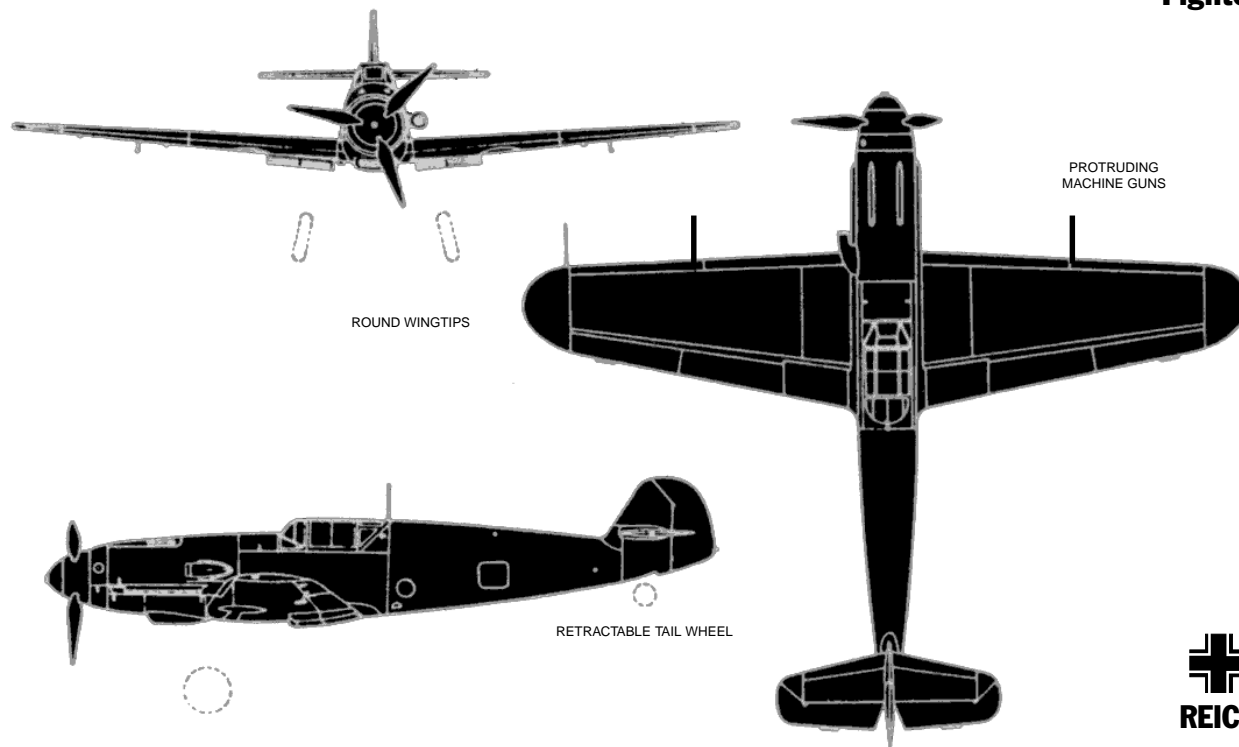

Aircraft Ordnance Loadouts

Basic Fighter

2 - 13mm MG 131 600

3 - 20mm MG 151/20 390

Bf-109G-66

Messerschmitt Bf-109G-6/R6

Fighter

RESTRICTED