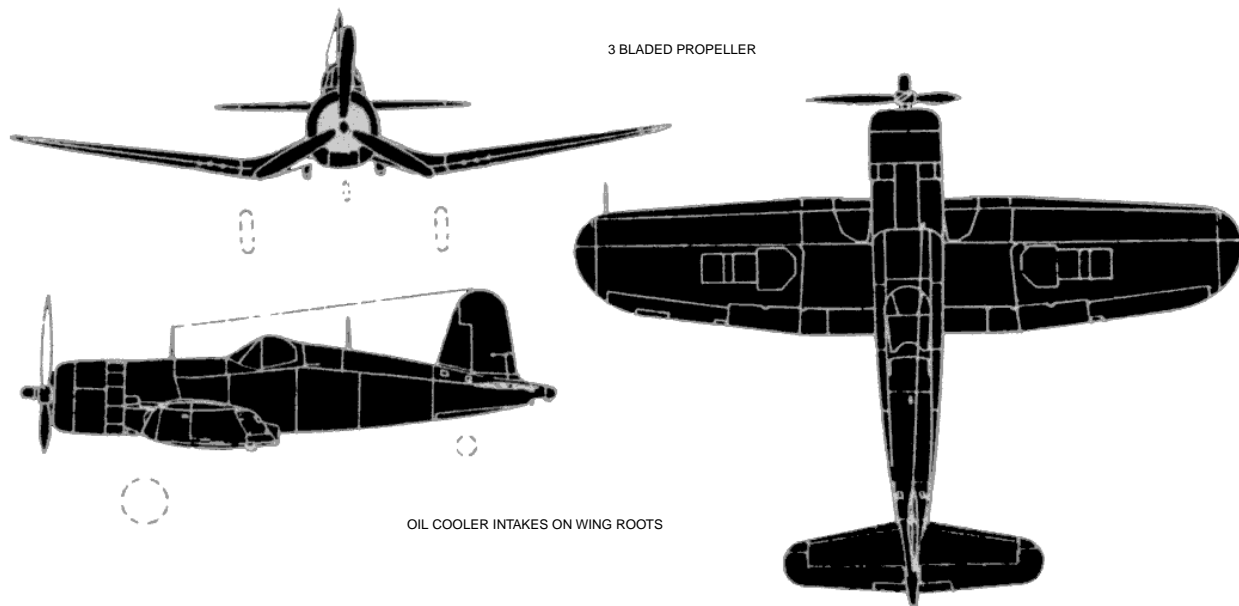

F4U-1D

Chance-Vought F4U-1D Corsair

Carrier-Based Fighter

U.S.A.

RESTRICTED

Aircraft Ordnance Loadouts

Basic Fighter

6 - 50 Cal M2..... 2350