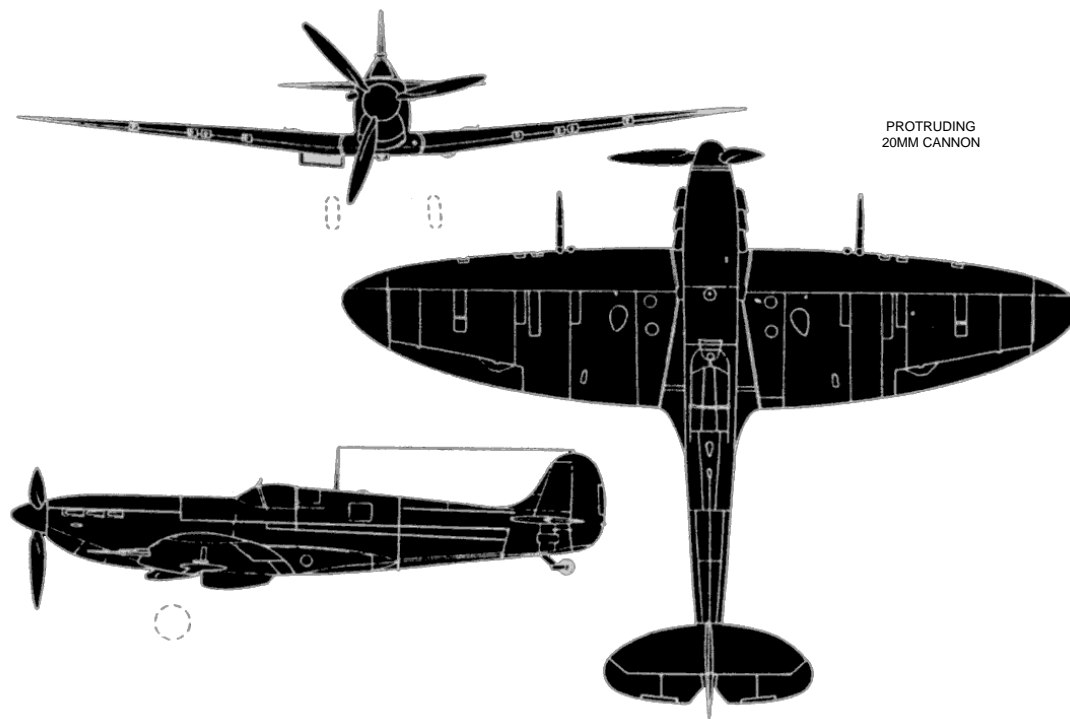

4 - 303 Cal Mk II 1400

2 - 20mm Hispano Mk II 240

----- additional ordnance configurations -----

500lb Bomb

500lb GP Bomb 1

Spitfire Vb

Supermarine Spitfire Mk Vb

Fighter