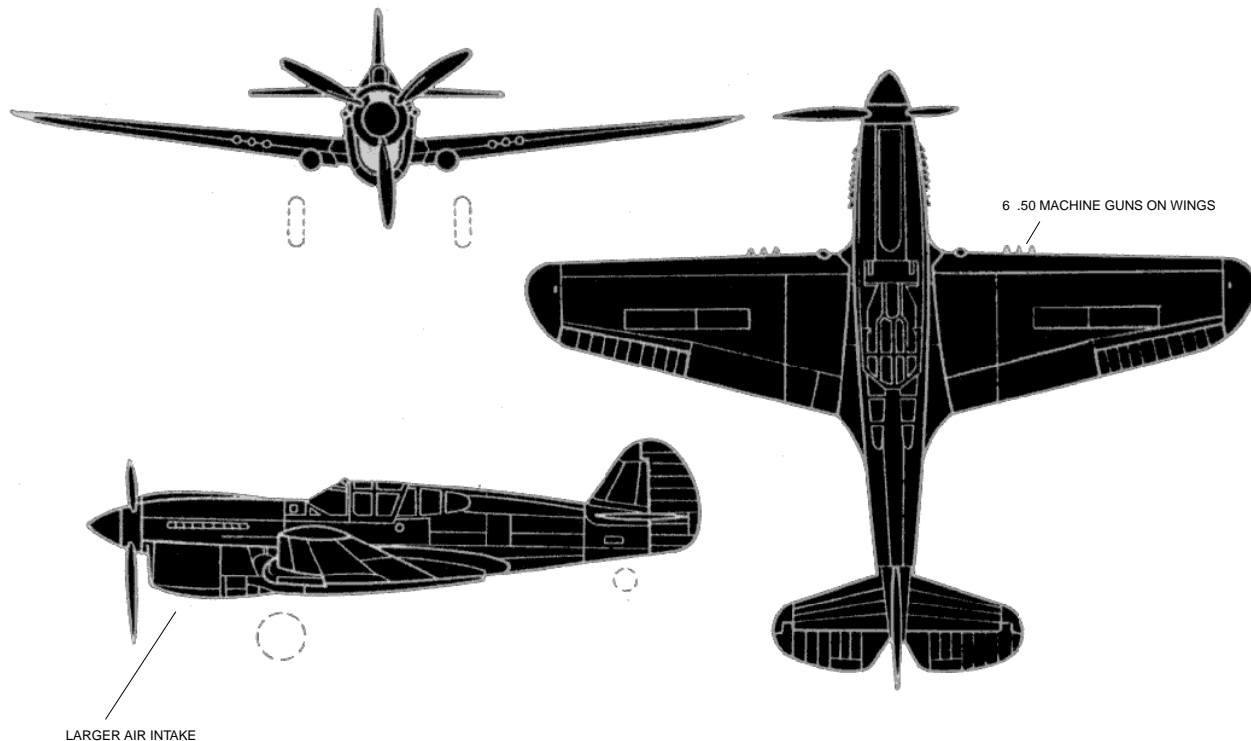

Aircraft Ordnance Loadouts

Basic Fighter

6 - 50 Cal M2..... 1686

---- additional ordnance configurations ----

500lb Bomb

500lb GP Bomb 1

P-40E

Curtiss P-40E Kittyhawk

Fighter

RESTRICTED