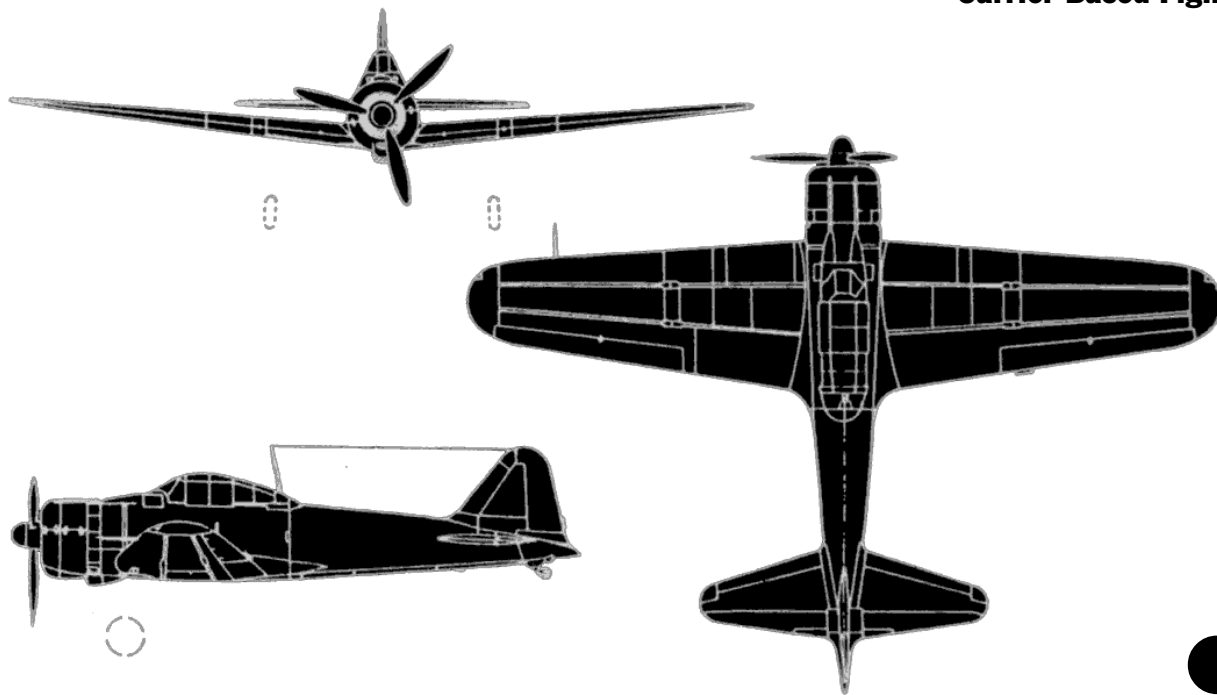

Mitsubishi A6M2 Reisen (Zero)

Carrier-Based Fighter

RESTRICTED

Aircraft Ordnance Loadouts

Basic Fighter

2 - 7.7mm Type 97 1360

2 - 20mm Type 99 Mk 1 200

----- additional ordnance configurations -----