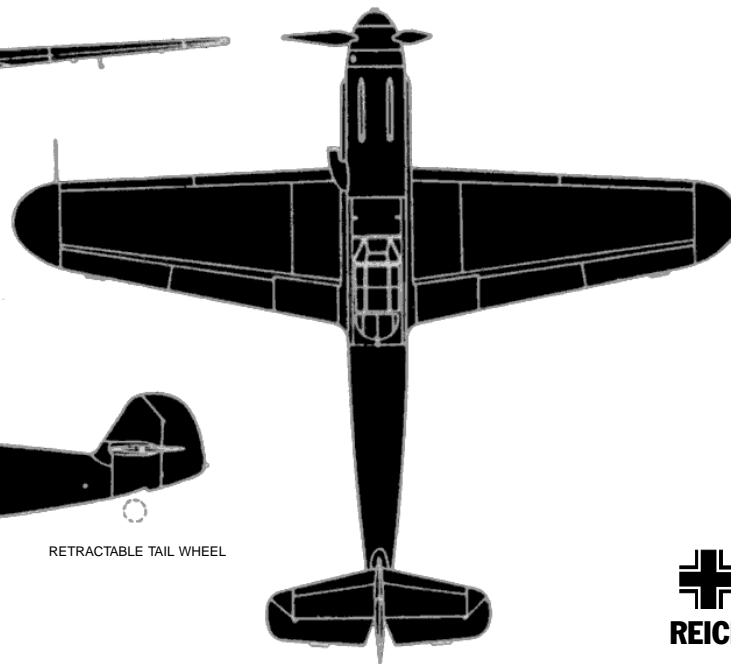

ROUND WINGTIPS

RETRACTABLE TAIL WHEEL