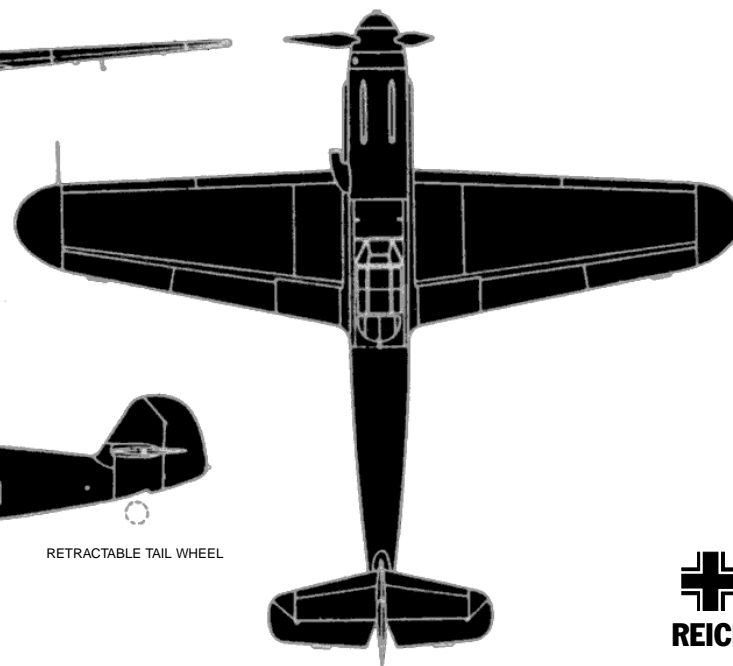

250kg Bomb

250kg GP Bomb 1

Bf-109G-6

Messerschmitt Bf-109G-6 (Gustav)

Fighter

ROUND WINGTIPS

RETRACTABLE TAIL WHEEL

RESTRICTED