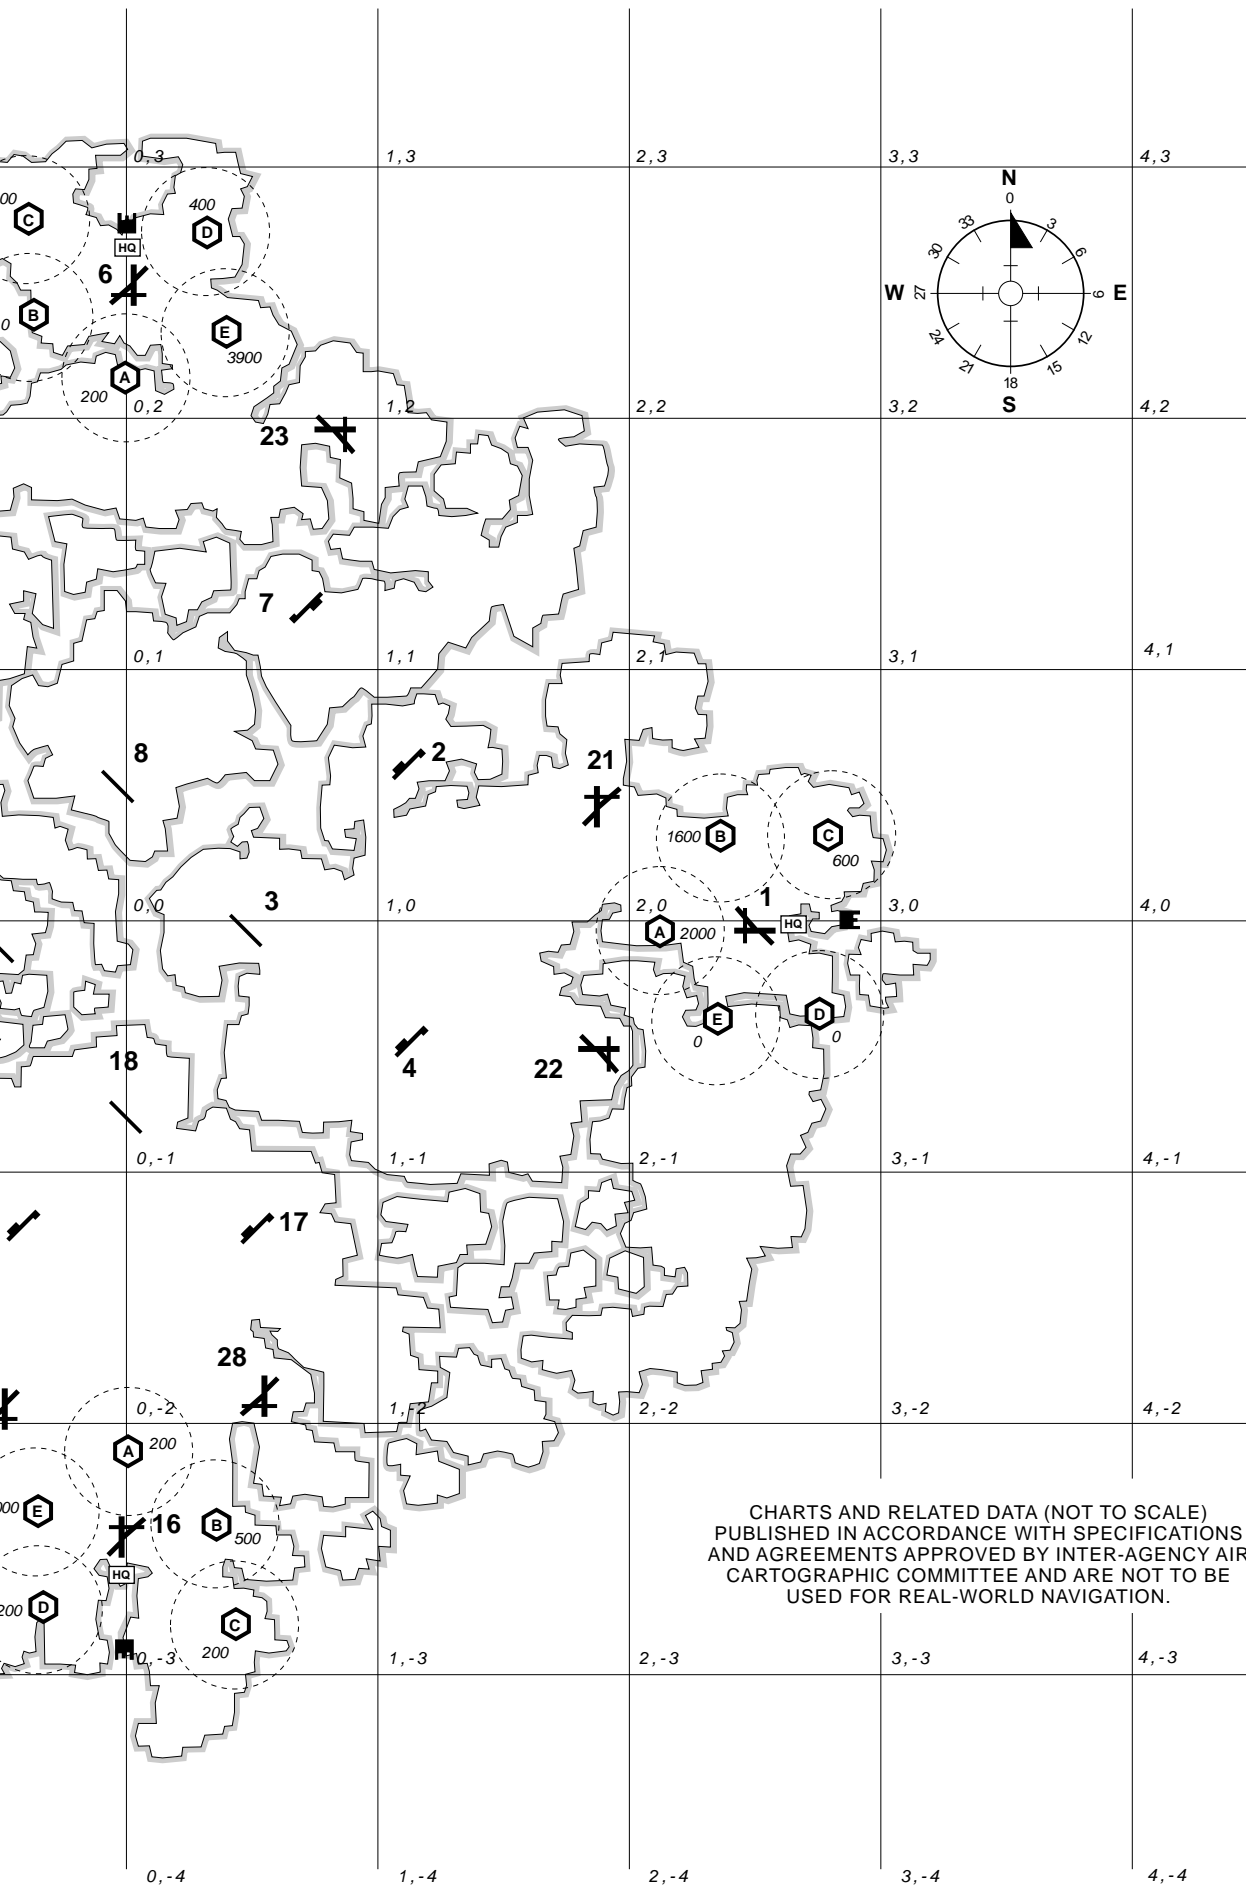

WarBirds

WarBirds 2.0 World Map

Terrain file = wbsea2.trn MaxO overlays Map v1.0

Drawn by Bob Heffner - xam@access.mountain.net

THIS DOCUMENT IS TOP SECRET AND MUST NOT
FALL INTO ENEMY HANDS.
IF FORCED DOWN IN HOSTILE TERRITORY
DESTROY IMMEDIATELY BY FIRE OR INGESTION.

Field	Elev.
F1	- 310
F2	- 2110
F3	- 0
F4	- 1010
F5*	- 75
F6	- 0
F7	- 0
F8	- 310
F9	- 2110
F10*	- 75
F11	- 390
F12	- 310
F13	- 0
F14	- 1200
F15*	- 75
F16	- 0
F17	- 0
F18	- 0
F19	- 1200
F20*	- 75
F21	- 800
F22	- 1200
F23	- 0
F24	- 1380
F25	- 0
F26	- 2350
F27	- 1680
F28	- 0
* Carrier	

-  **88mm Anti-Aircraft Batteries**
ACK Elev. ASL — Range = 500 to 30000 AGL
-  **Harbor**
-  **Headquarters**
-  **Main - Large / Bomber Field**
-  **Medium - Fighter /Bomber Field**
-  **Forward - Small / Fighter Field**

CHARTS AND RELATED DATA (NOT TO SCALE)
 PUBLISHED IN ACCORDANCE WITH SPECIFICATIONS
 AND AGREEMENTS APPROVED BY INTER-AGENCY AIR
 CARTOGRAPHIC COMMITTEE AND ARE NOT TO BE
 USED FOR REAL-WORLD NAVIGATION.