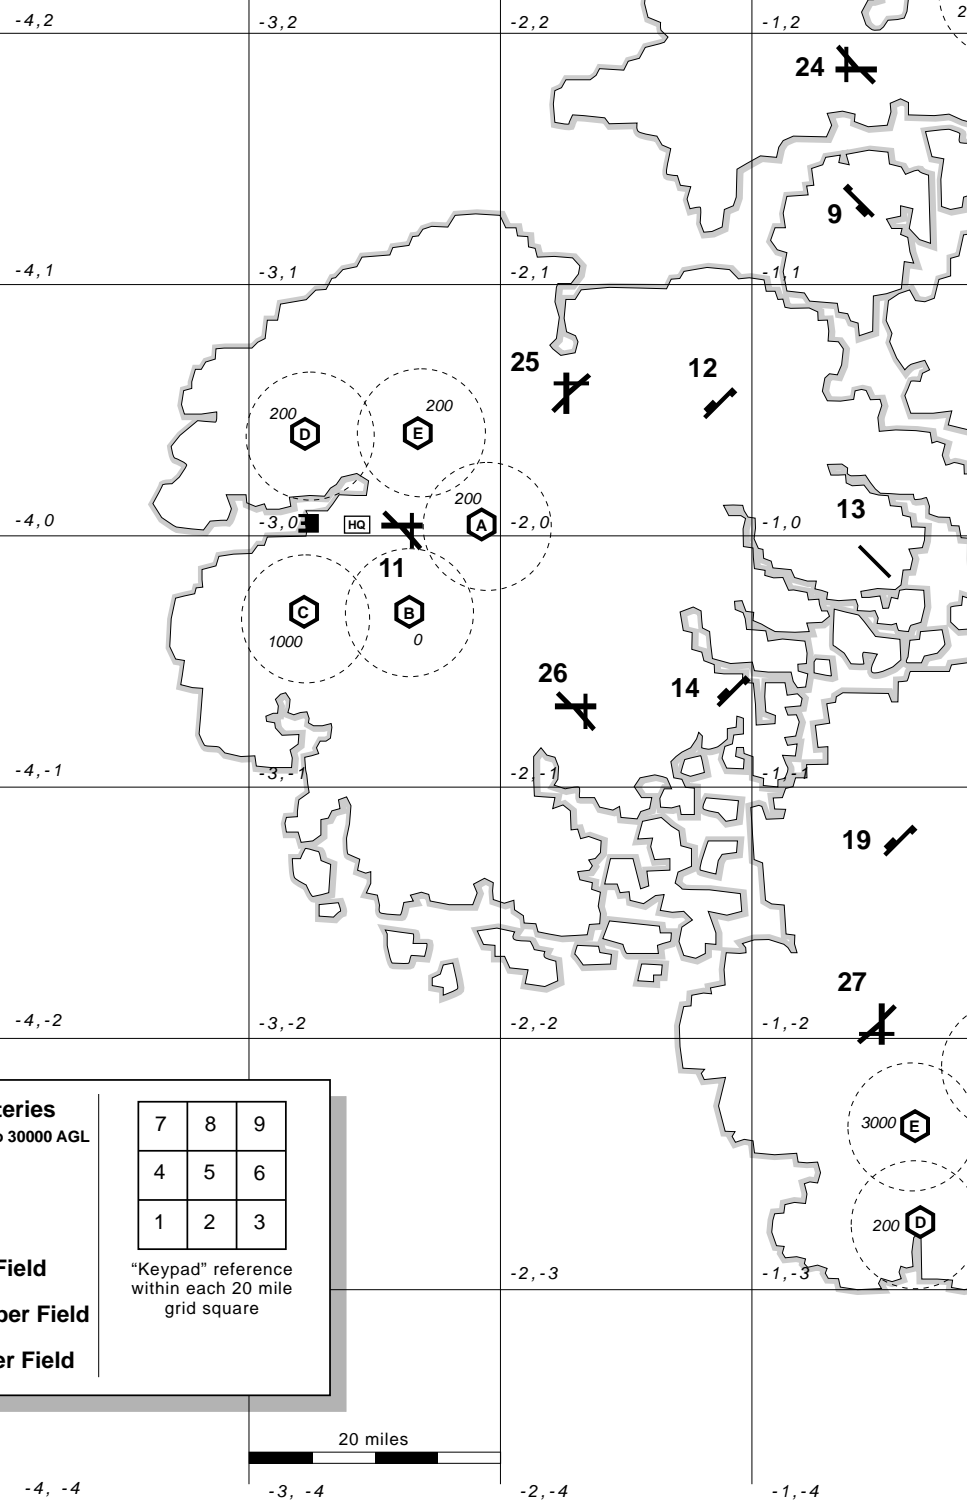

WarBirds

WarBirds 2.0 World Map

Terrain file = wbsea2.trn MaxO overlays Map v1.0

Drawn by Bob Heffner - xam@access.mountain.net

THIS DOCUMENT IS TOP SECRET AND MUST NOT
FALL INTO ENEMY HANDS.
IF FORCED DOWN IN HOSTILE TERRITORY
DESTROY IMMEDIATELY BY FIRE OR INGESTION.

Field	Elev.
F1	- 310
F2	- 2110
F3	- 0
F4	- 1010
F5*	- 75
F6	- 0
F7	- 0
F8	- 310
F9	- 2110
F10*	- 75
F11	- 390
F12	- 310
F13	- 0
F14	- 1200
F15*	- 75
F16	- 0
F17	- 0
F18	- 0
F19	- 1200
F20*	- 75
F21	- 800
F22	- 1200
F23	- 0
F24	- 1380
F25	- 0
F26	- 2350
F27	- 1680
F28	- 0
* Carrier	

-  **88mm Anti-Aircraft Batteries**
ACK Elev. ASL — Range = 500 to 30000 AGL
-  **Harbor**
-  **Headquarters**
-  **Main - Large / Bomber Field**
-  **Medium - Fighter /Bomber Field**
-  **Forward - Small / Fighter Field**

CHARTS AND RELATED DATA (NOT TO SCALE)
 PUBLISHED IN ACCORDANCE WITH SPECIFICATIONS
 AND AGREEMENTS APPROVED BY INTER-AGENCY AIR
 CARTOGRAPHIC COMMITTEE AND ARE NOT TO BE
 USED FOR REAL-WORLD NAVIGATION.